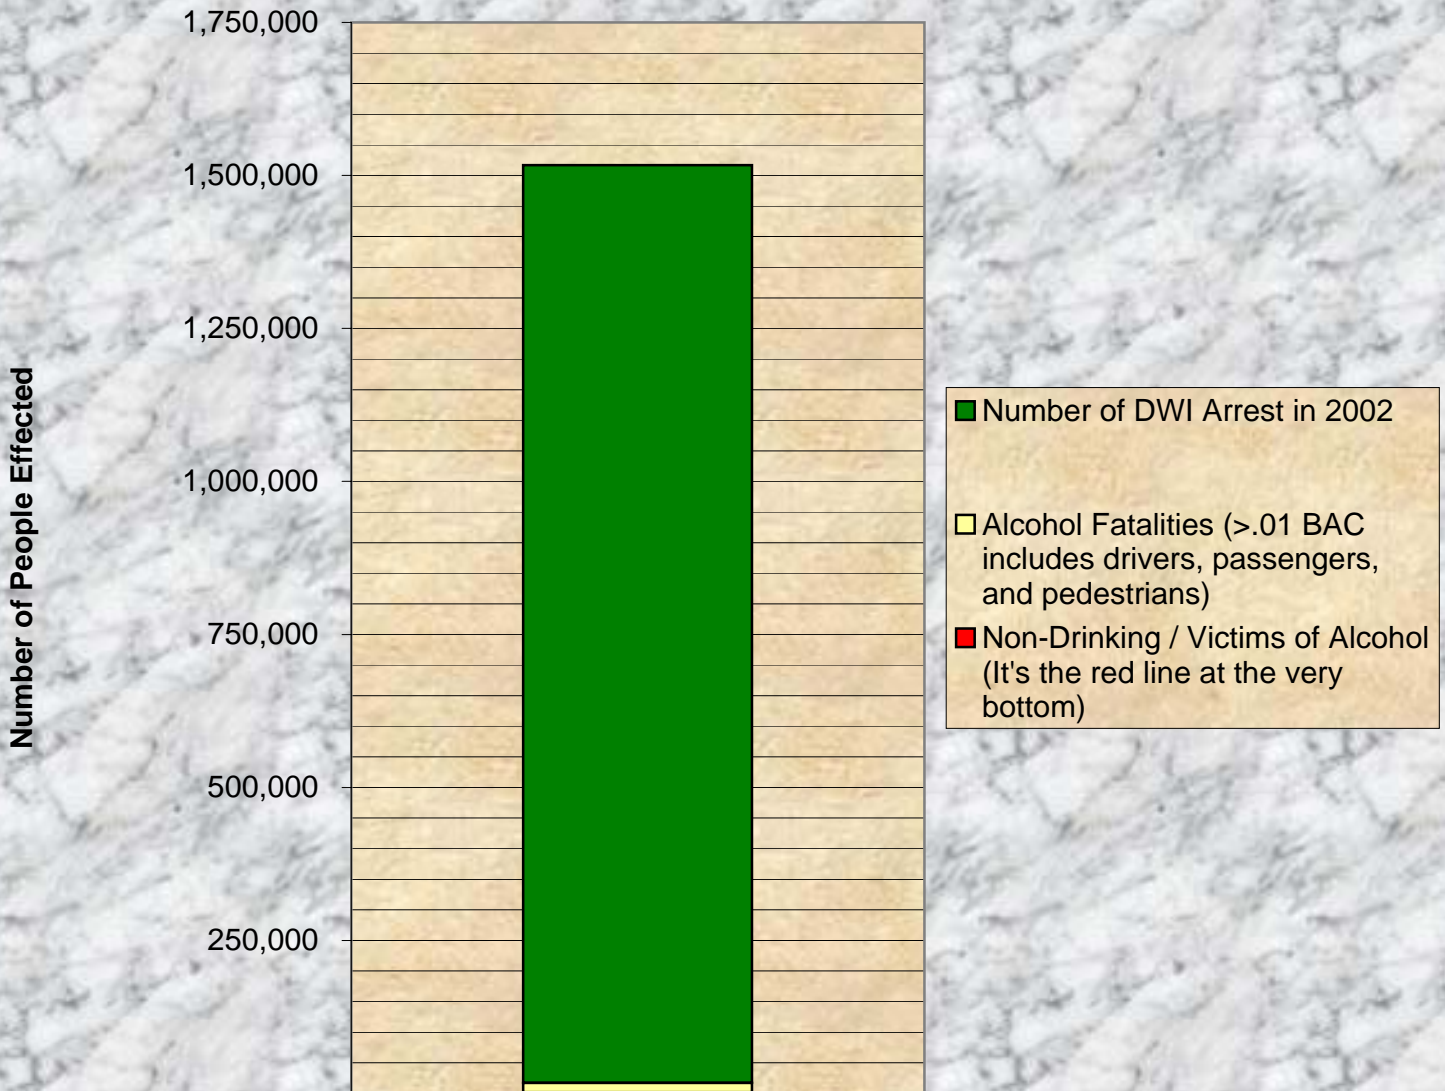

Victims / Alcohol Fatalities / DWI Arrests

Occurrences

■ Number of DWI Arrest in 2002	1,500,000
■ Alcohol Fatalities (>.01 BAC includes drivers, passengers, and pedestrians)	15,322
■ Non-Drinking / Victims of Alcohol (It's the red line at the very bottom)	1,691

2
cohol

Alcohol Fatalities (>.01 BAC inc Non-Drinking / Victims of Alcoh	15,322 1,691	Alcohol Fatalities Victims of Alcohol
	17,013	
Number of DWI Arrest in 2002	<u>1,500,000</u>	Arrests
Percent of fatalities to arrests	1.1%	